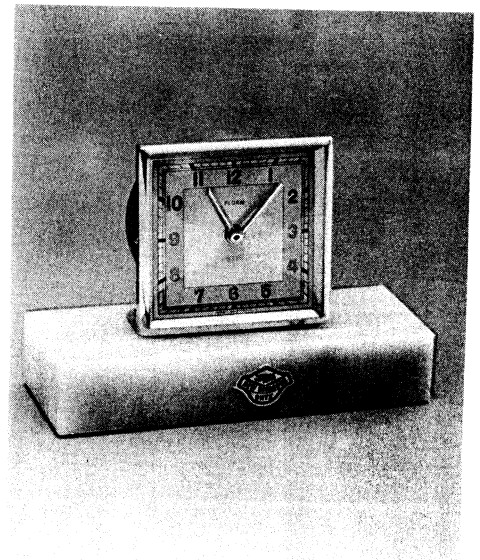

15 - CLOCK — THIRTY HOUR